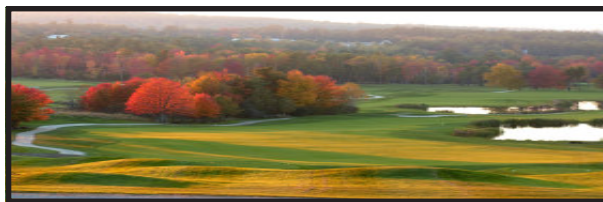

$5299 (includes carts)

SILVER Level

- ✓ *Unlimited Golf for two designated employees in your company*
- ✓ *50 18-hole golf rounds for your employees and clients*
- ✓ *Member tournaments & league play available for designates*
- ✓ *1 free 20 minute lesson from head professional for each designate*
- ✓ *Invitation to off season banquet for each designate*
- ✓ *2 Ghin Handicap Cards for two designates*

$3299 w/carts $4099

BRONZE Level

- ✓ *Unlimited Golf for one designated employee in your company*
- ✓ *25 18-hole golf rounds for your employees and clients*
- ✓ *Member tournaments & league play available for designates*
- ✓ *1 free 20 minute lesson from head professional for designate*
- ✓ *Invitation to off season banquet for designate*
- ✓ *1 Ghin Handicap Cards for designate*

$2099 w/carts $2599

The corporate membership to Spring Meadows gives us the flexibility to reward customers and employees with a golf outing, yet doesn't require a 'member' to accompany them. Our guests get the privileges of membership on one of Maine's finest golf courses. The staff is 'outstanding' and the course is always in 'great shape'.
*Bruce Forsley, VP, Sales and Marketing
Shipyards Brewing Company*

Custom packages for rounds of golf are available.

Spring Meadows Corporate Certificates are the best. The flexibility with the play passes and corporate style certificates make it an all around and complete package.
*Richard A. McCann
President, McCann Fabrication*