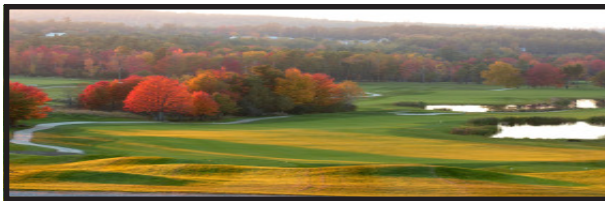

Gold Level

- ✓ *Company receives one tee-time per day (4 players) with carts for the entire season.*
- ✓ *Once tee-time has been used, company must wait until the following day for another tee-time*
- ✓ *At least one employee from the company must be in foursome, and those employees must have proof of employment*
- ✓ *Member tournaments & league play available for two designated employees*
- ✓ *Ghin Handicap Cards for two designates*
- ✓ *Invitation to off season banquet for two designates*

$5399 (includes carts)

The corporate membership to Spring Meadows gives us the flexibility to reward customers and employees with a golf outing, yet doesn't require a 'member' to accompany them. Our guests get the privileges of membership on one of Maine's finest golf courses. The staff is 'outstanding' and the course is always in 'great shape'.
*Bruce Forsley, VP, Sales and Marketing
Shipyards Brewing Company*

SILVER Level

- ✓ *Unlimited Golf for two designated employees in your company*
- ✓ *25 18-hole golf rounds for your employees and clients. Certificates restricted to 18 holes only and to one tee time (4 guests) on Sat, Sun & holidays*
- ✓ *Member tournaments & league play available for designates*
- ✓ *1 free 20 minute lesson from head professional for each designate*
- ✓ *Invitation to off season banquet for each designate*
- ✓ *2 Ghin Handicap Cards for two designates*

Note: Unused certificates expire at close of 2020 season.

$3399 w/carts $4149

Custom packages for rounds of golf are available.

BRONZE Level

- ✓ *Unlimited Golf for one designated employee in your company.*
- ✓ *25 18-hole golf rounds for your employees and clients. Certificates restricted to 18 holes only and to one tee time (4 guests) on Sat, Sun & holidays*
- ✓ *Member tournaments & league play available for designates*
- ✓ *1 free 20 minute lesson from head professional for designate*
- ✓ *Invitation to off season banquet for designate*
- ✓ *1 Ghin Handicap Cards for designate*

Note: Unused certificates expire at close of 2020 season.

$2199 w/carts $2649

Spring Meadows Corporate Certificates are the best. The flexibility with the play passes and corporate style certificates make it an all around and complete package.
*Richard A. McCann
President, McCann Fabrication*