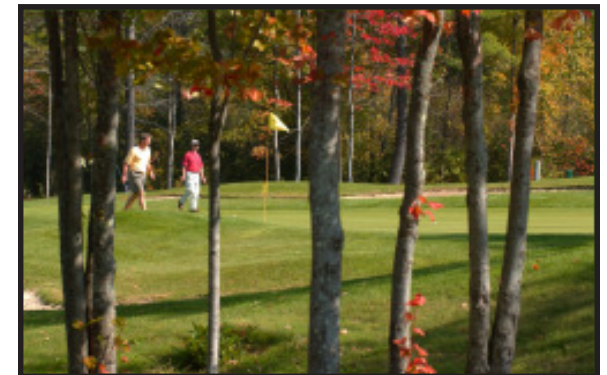

You can run your business away from the office.